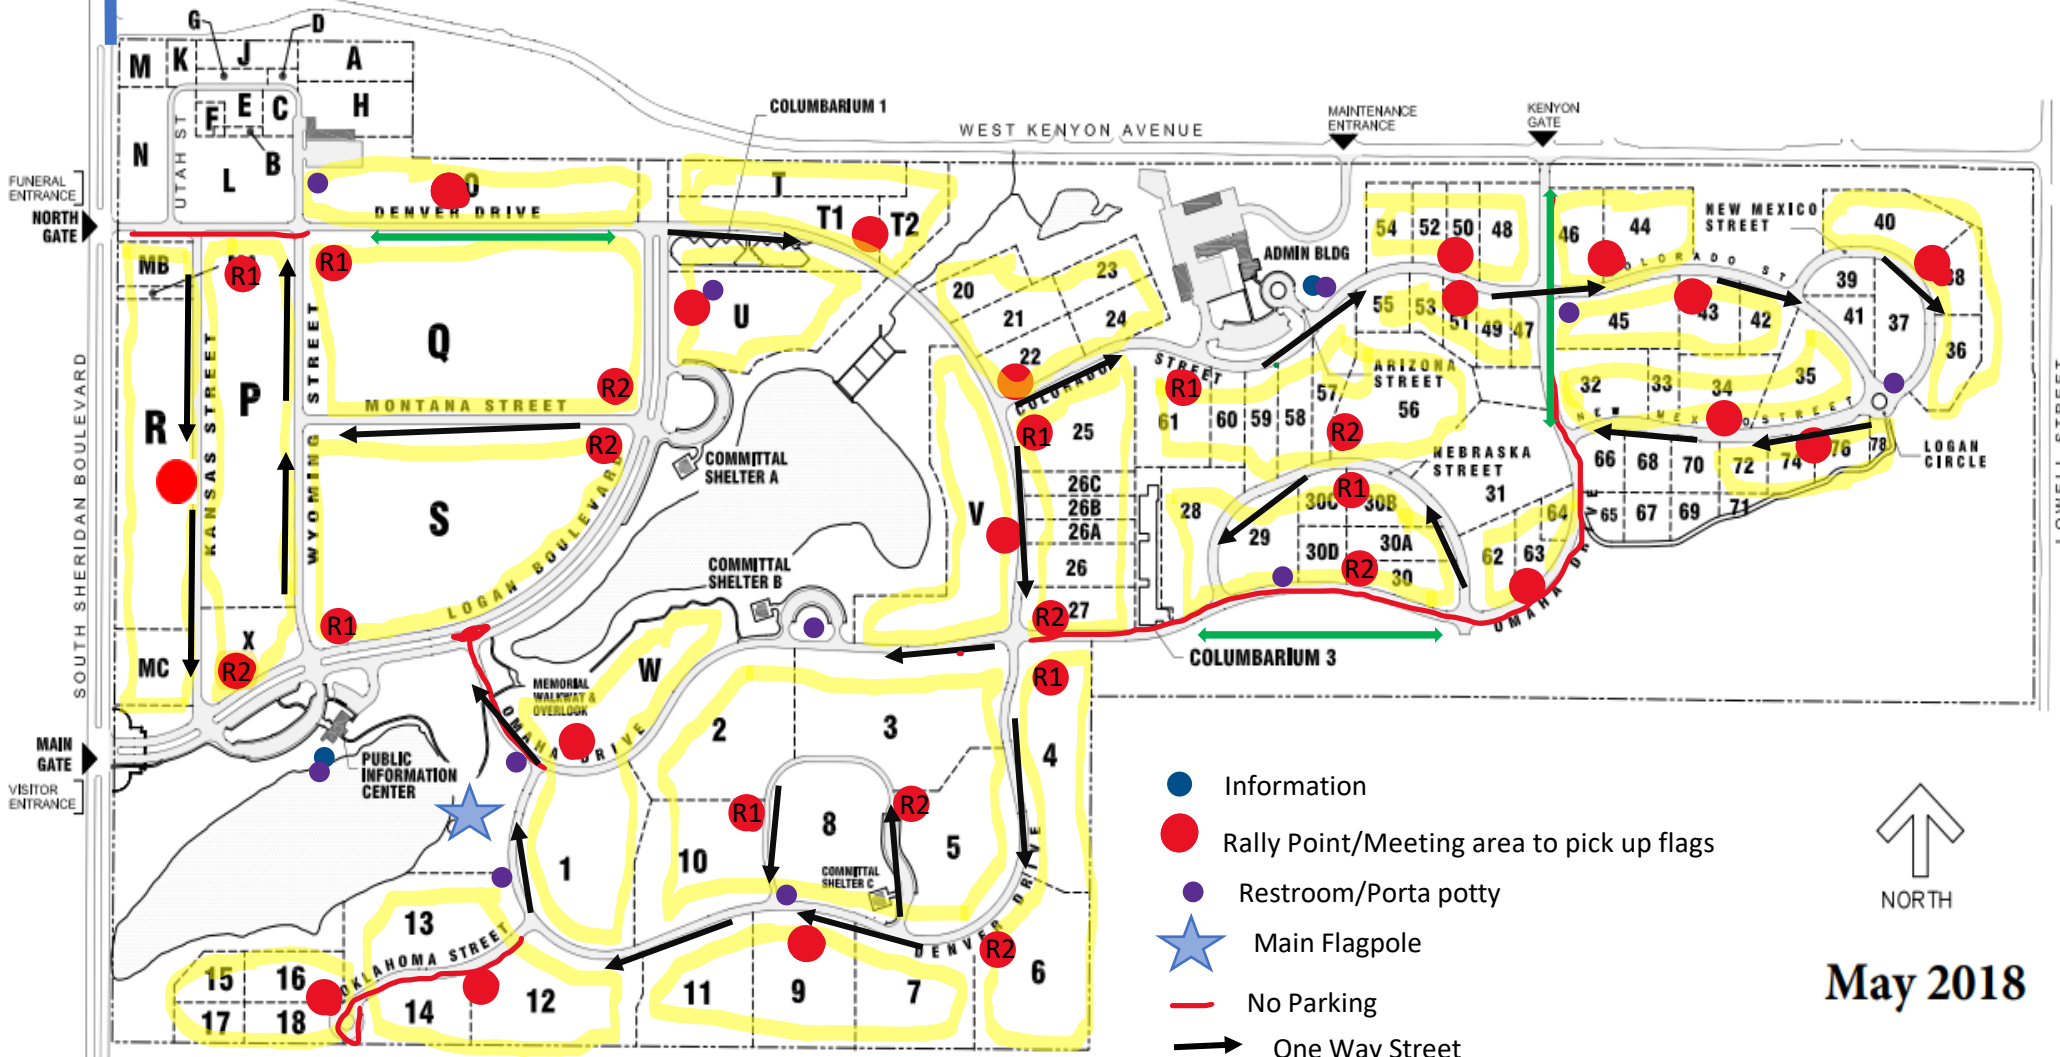

Hampden Ave

YMCA Parking

MAP OF THE FORT LOGAN NATIONAL CEMETERY

3698 S. SHERIDAN BLVD. DENVER, COLORADO 80235

- Information
- Rally Point/Meeting area to pick up flags
- Restroom/Porta potty
- ★ Main Flagpole
- No Parking
- One Way Street
- ↔ Two Way Street